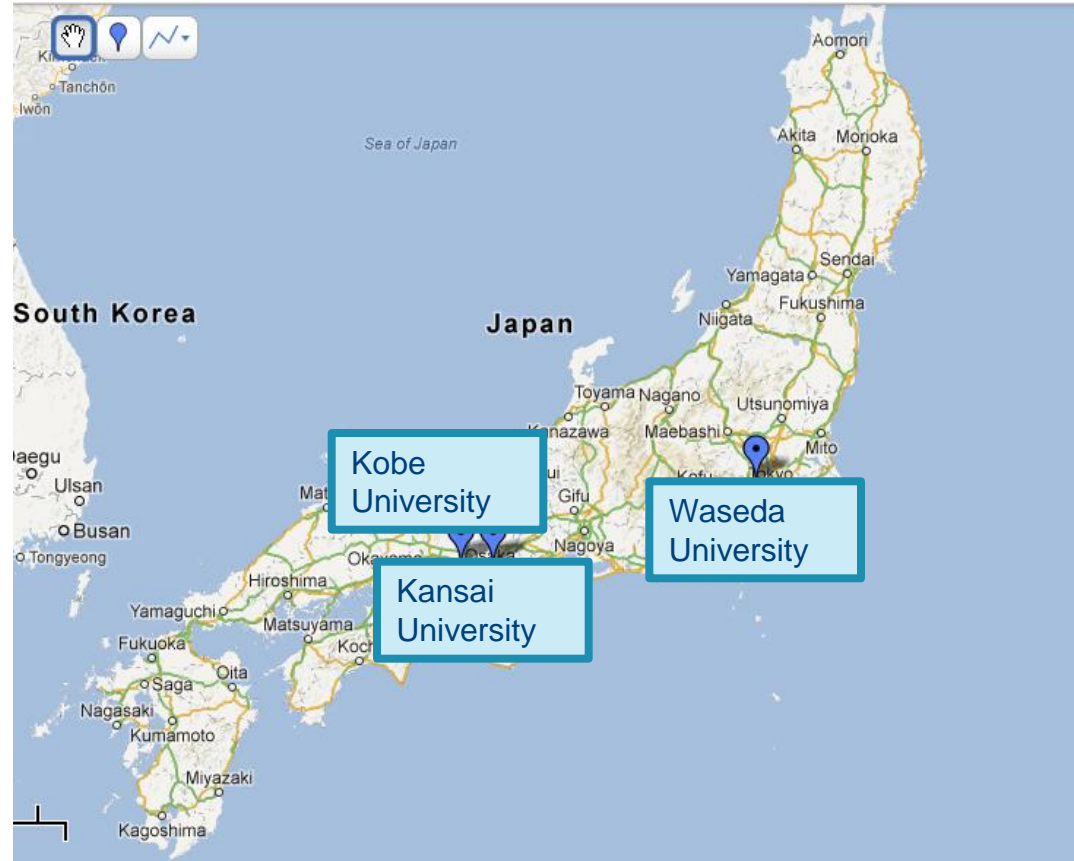

WELCOMES

**H.E. Mitsuo Sakaba, Ambassador of
Japan in Belgium**

*Prof. Dr. B. De Moor
Vice-Rector of International Policy
March 21st 2013*

KU Leuven and Japan

Cooperation in Education
Cooperation in Research
Academic Diplomacy

KU Leuven and Japan

Bilateral Agreements:

- **Kansai University:**
 - Since 1986
 - Student and staff mobility
 - “Japan-EU Research Centre”
- **Waseda University**
 - Since 2002
 - Student and staff mobility

Saitama University

Toray Research Centre Inc.

National Institute of Infectious Diseases

Showa Univeristy

Toyama University

National Institute of Materials and chemical Research

Solar Physics Division/Nat. Observatory

University of Gifu

Nihon University School of Dentistry

Tohoku University

University of Fukuoka

Niigata University

Tokai University

Waseda University

KU LEUVEN